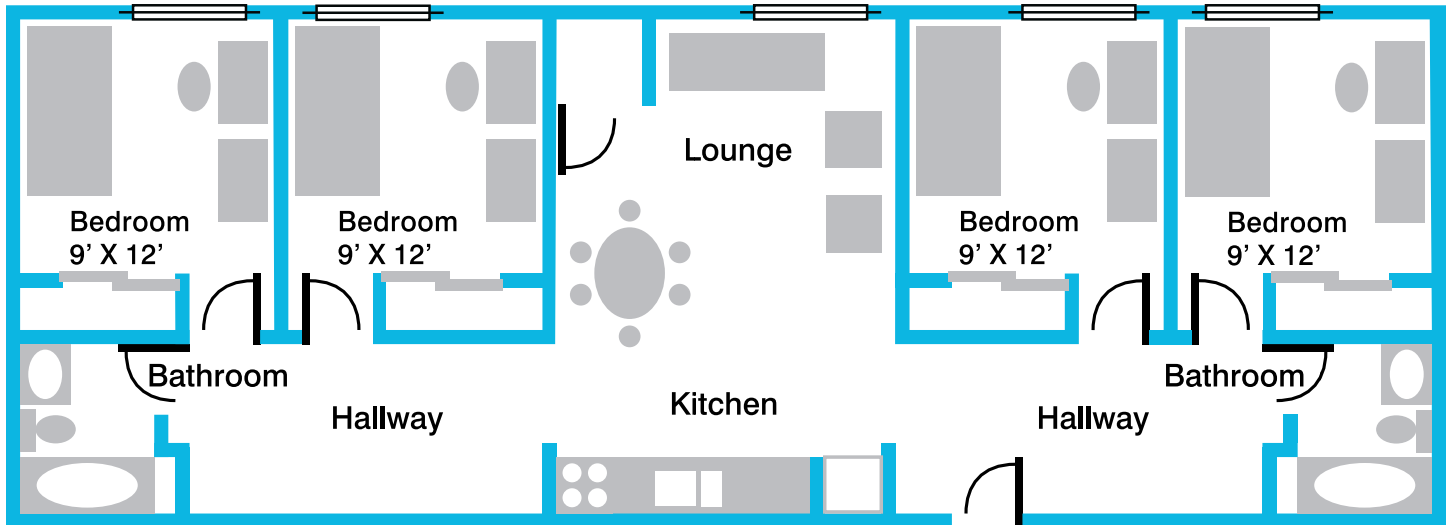

FLOOR PLAN - SUITE STYLE - 4 BEDROOM

SUITE STYLE - 4 BEDROOM FEATURES

- Single Bed
- Desk with Chair
- Cable Television
- Dining room area
- Telephone with voicemail and free local calls
- Closet with storage
- High Speed Internet Connection
- Living Room area with couches and chairs
- 3 Piece Kitchen (Stove/Oven, & Fridge)
- 2 - 3 Piece Bathroom