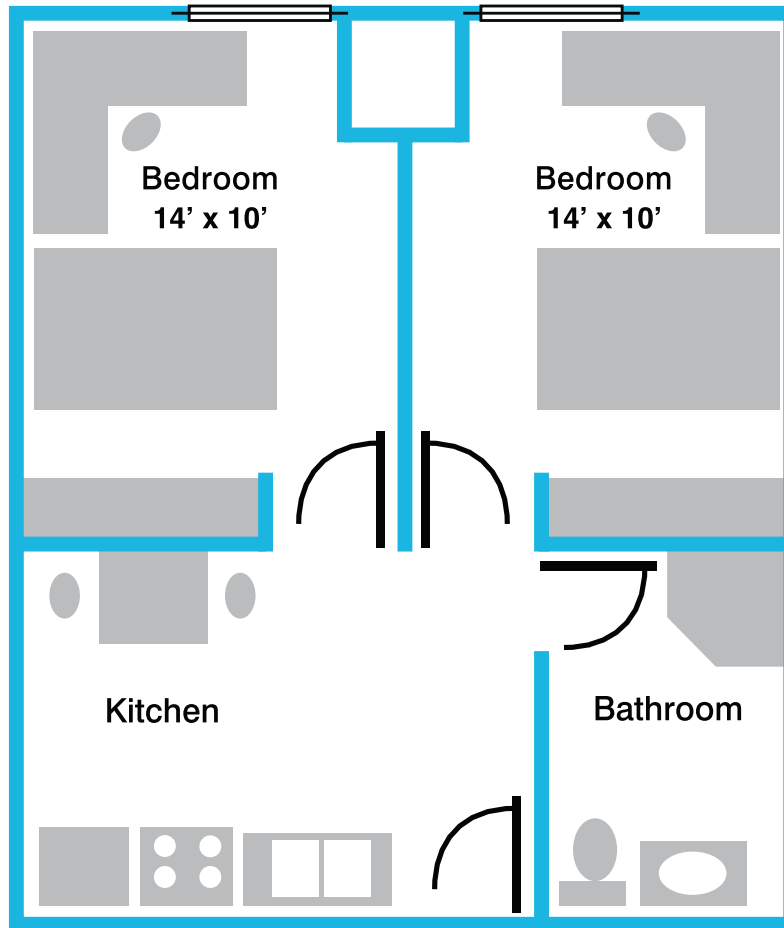

FLOOR PLAN - SUITE STYLE - 2 BEDROOM

SUITE STYLE - 2 BEDROOM FEATURES

- Private Bedroom with Double Bed
- Closet space
- Desk with Chair
- Dresser
- Telephone with voicemail and free local calls
- High Speed Internet Connection
- 3 Piece Kitchen (Stove/Oven, Fridge)
- Dining room area
- 3 Piece Bathroom
- Cable Television